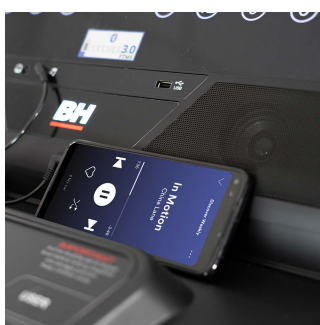

RS LINE SERIES

RS900 G6178

R.R.P.

The RS900 treadmill is the perfect machine for users who want to get a complete workout at home. With up to 22 km/h, a 15 levels electric incline and a running surface of 55 cm, this treadmill is capable of performing high intensity running trainings at home.

Monitor

Measures:

Distance, time, speed, calories.

- Max. user weight: 150Kg
- Weight: 114Kg
- Dimensions: 200cm x 92cm x 159cm
- Power: 2.5HP/4HP
- Speed: 1-22Km/h
- Running surface: 150x55cm

MP3 CONNECTION AND INTEGRATED SPEAKERS

Connect your MP3 player, phone or tablet via cable or Bluetooth to listen to music during your training through its built-in speakers.

POWERFUL ENGINE

The RS900 includes a 2.5HP/4HP engine that allows a speed up to 22Km/h.

PRO DAMPING SYSTEM

With 6 high density elatomers that distribute the vibration of impact, reducing noise and generating great comfort for the feet and joints.

I.CONCEPT 3.0 FTMS

It incorporates the new connectivity system with FTMS protocol that allows greater compatibility with the most recognised fitness apps, such as Zwift or Kinomap among many others.